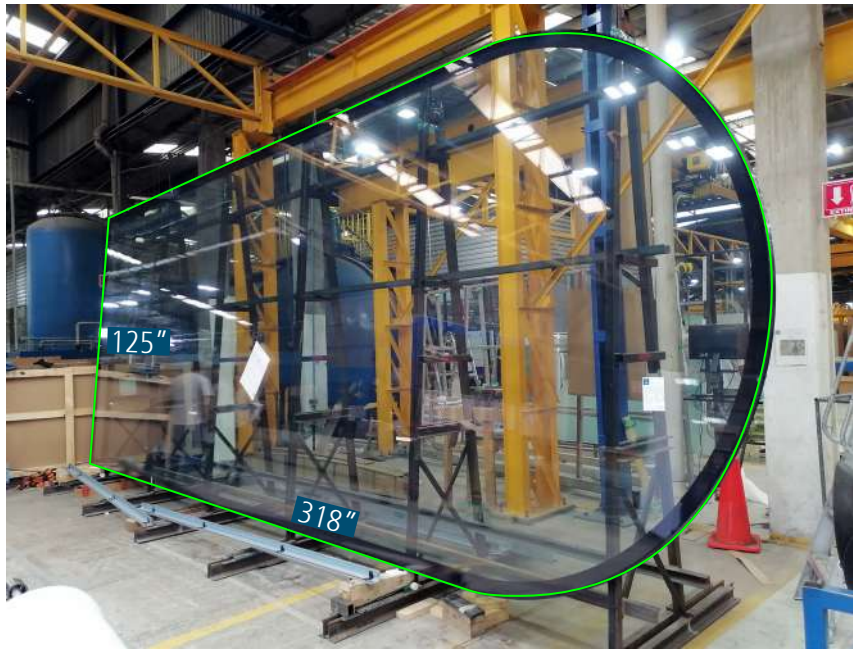

UT Blanton Museum of Art

Location	Austin, TX
Architect	Snohetta
Client	Sentech
Year	2022
Low E	Cool Lite SKN076

Glass Make-up

Project's Largest Glass Size:

125" x 318"

Phone: 1-866-827-6049
E-mail: sales@cristacurva.com