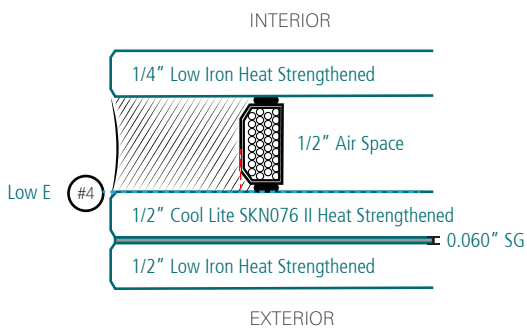

UT Blanton Museum of Art

Location	Austin, TX
Architect	Snohetta
Client	Sentech
Year	2022
Low E	Cool Lite SKN076

Glass Make-up

Project's Largest Glass Size:

125" x 318"

Phone: 1-866-827-6049
E-mail: sales@cristacurva.com