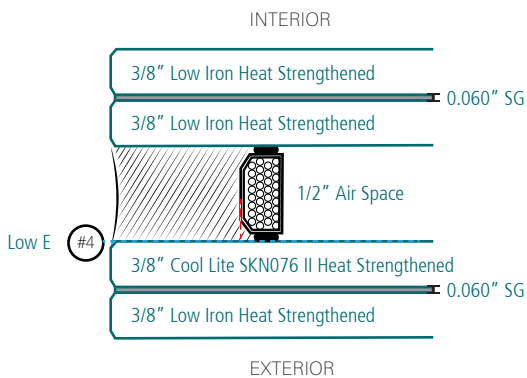

UT Blanton Museum of Art

Location	Austin, TX
Architect	Snohetta
Client	Sentech
Year	2022
Low E	Cool Lite SKN076

Glass Make-up

Project's Largest Glass Size:

125" x 318"

Phone: 1-866-827-6049
E-mail: sales@cristacurva.com