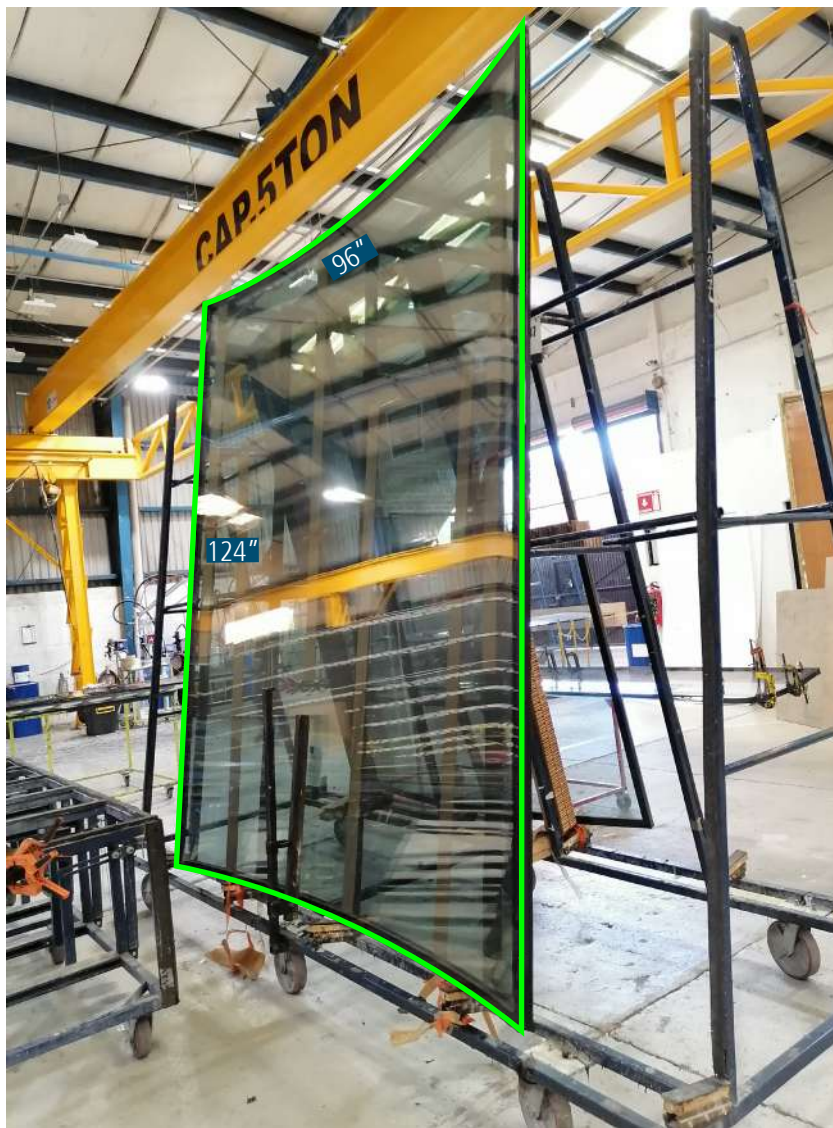

CHOP PAOB

Location	Philadelphia, PA
Architect	Perkins + Will
Client	Interpane
Year	2020
Radius	195"
Low E	Vision 50T Clear

Glass Make-ups

Project's Largest Glass Size

95" x 124"

Phone: 1-866-827-6049
E-mail: sales@cristacurva.com