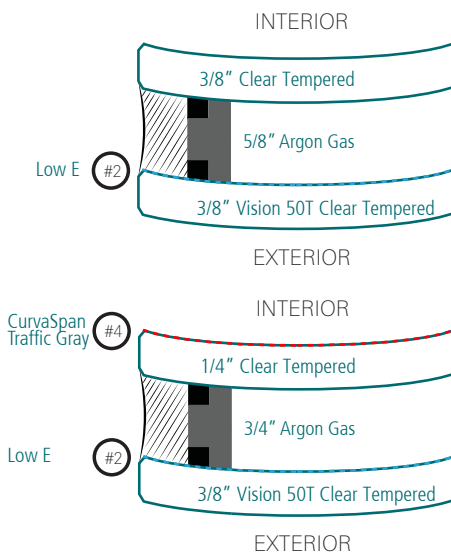

CHOP PAOB

Location	Philadelphia, PA
Architect	Perkins + Will
Client	Interpane
Year	2020
Radius	195"
Low E	Vision 50T Clear

Glass Make-ups

Project's Largest Glass Size

95" x 124"

Phone: 1-866-827-6049
E-mail: sales@cristacurva.com