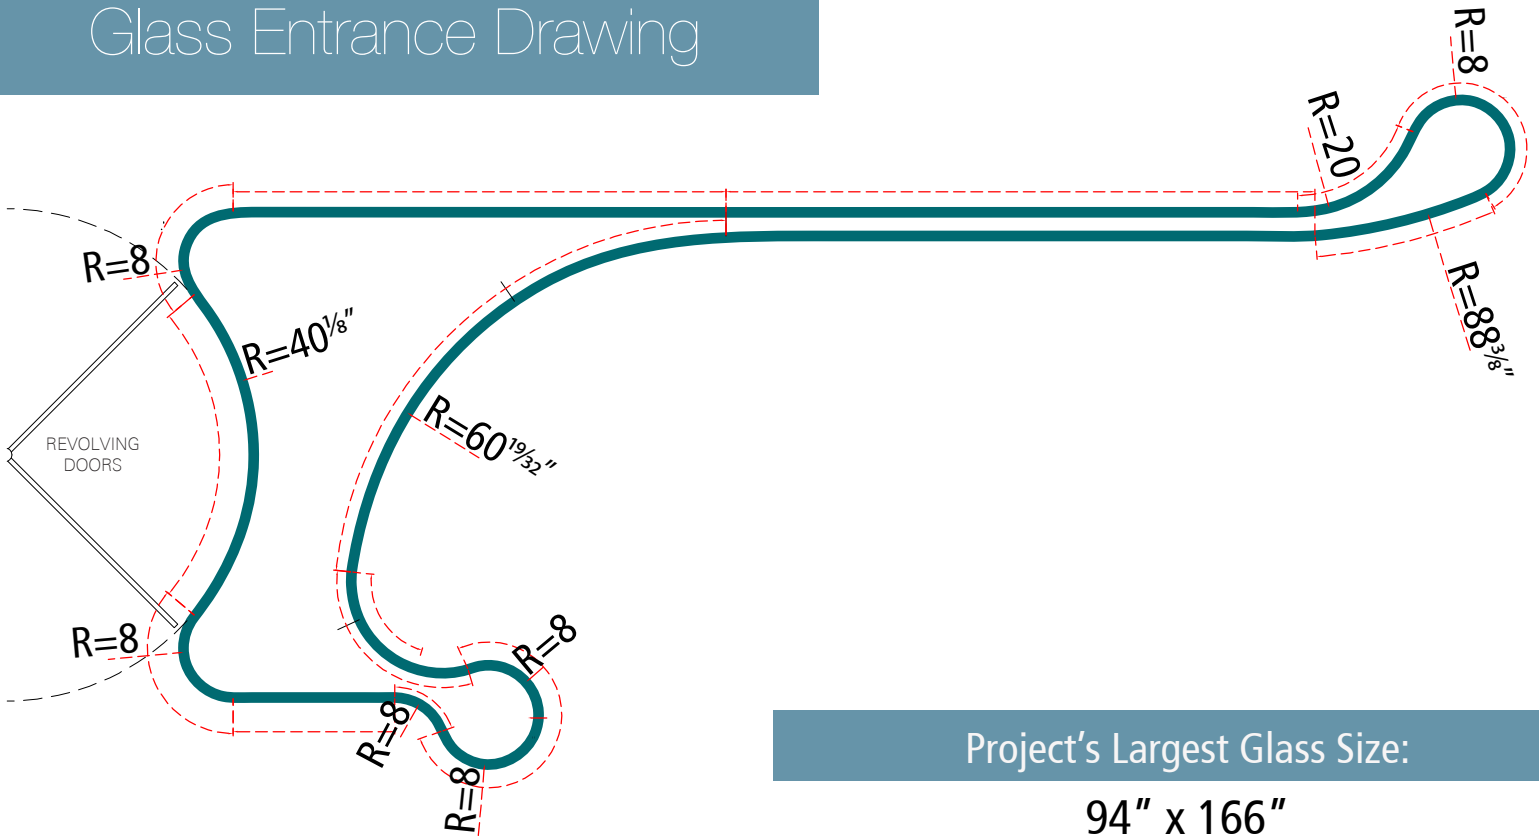

712 5th Ave Lobby

Location	New York City, NY
Architect	Kohn Pedersen Fox
Client	M. Cohen & Sons
Year	2019
Radius	8", 10", 14", 20", 25", 39", 47", 55" & 88"

Glass Make-ups

Glass Entrance Drawing

Project's Largest Glass Size:

94" x 166"