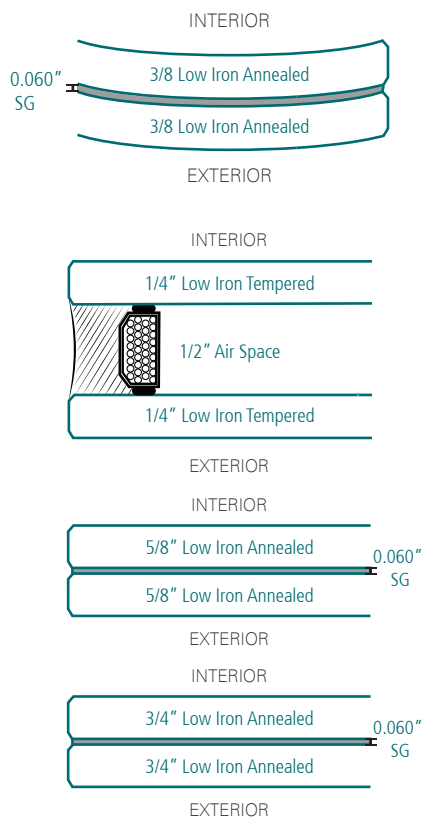

712 5th Ave Lobby

Location	New York City, NY
Architect	Kohn Pedersen Fox
Client	M. Cohen & Sons
Year	2019
Radius	8", 10", 14", 20", 25", 39", 47", 55" & 88"

Glass Make-ups

Glass Entrance Drawing

Project's Largest Glass Size:

94" x 166"