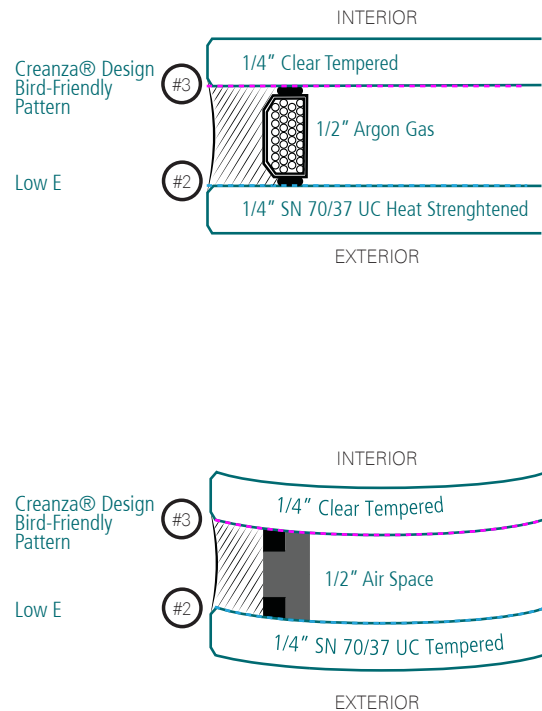

Project's Largest Glass Size:

Bird-Friendly Glass Pattern

White Frit Dots

Clear Glass

Job Data Sheet

Phone: 1-866-827-6049
E-mail: sales@cristacurva.com

www.cristacurva.com