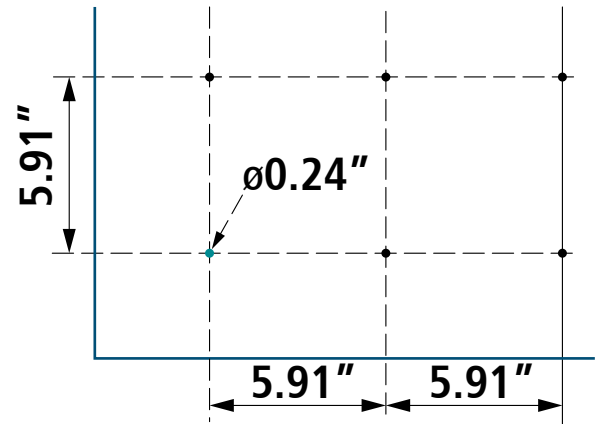

King Portland Centre

Location	Toronto, Canada
Architect	Hariri Pontarini Architects
Client	GAMMA
Year	2017 - 18
Radius	59" Concave & Convex
Low E	SN 68 UC & SN 70/37 UC

Glass Make-ups

FLAT & CURVED

PODIUM

Project's Largest Glass Size:

Bird-Friendly Glass Pattern

White Frit Dots

Clear Glass

Job Data Sheet

Phone: 1-866-827-6049
E-mail: sales@cristacurva.com

www.cristacurva.com