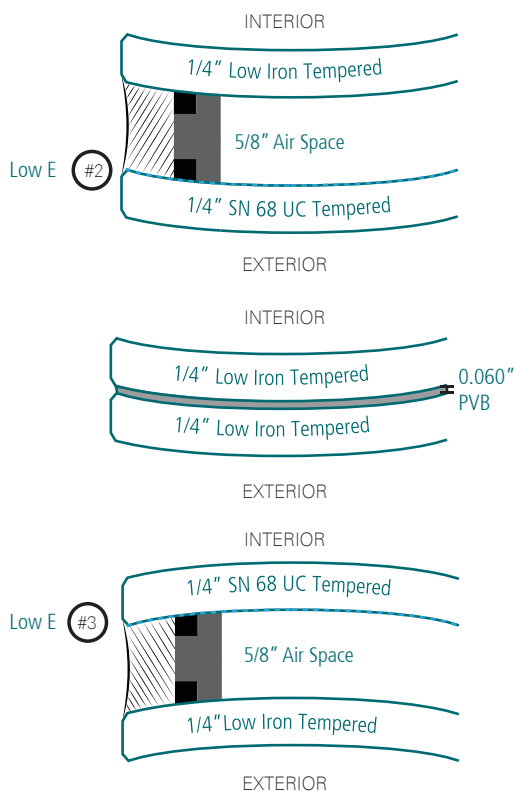

King Portland Centre

Location	Toronto, Canada
Architect	Hariri Pontarini Architects
Client	GAMMA
Year	2017 - 18
Radius	59" Concave & Convex
Low E	SN 68 UC & SN 70/37 UC

Glass Make-ups

FLAT & CURVED

PODIUM

Project's Largest Glass Size:

Bird-Friendly Glass Pattern

White Frit Dots

Clear Glass

Job Data Sheet

Phone: 1-866-827-6049
E-mail: sales@cristacurva.com

www.cristacurva.com