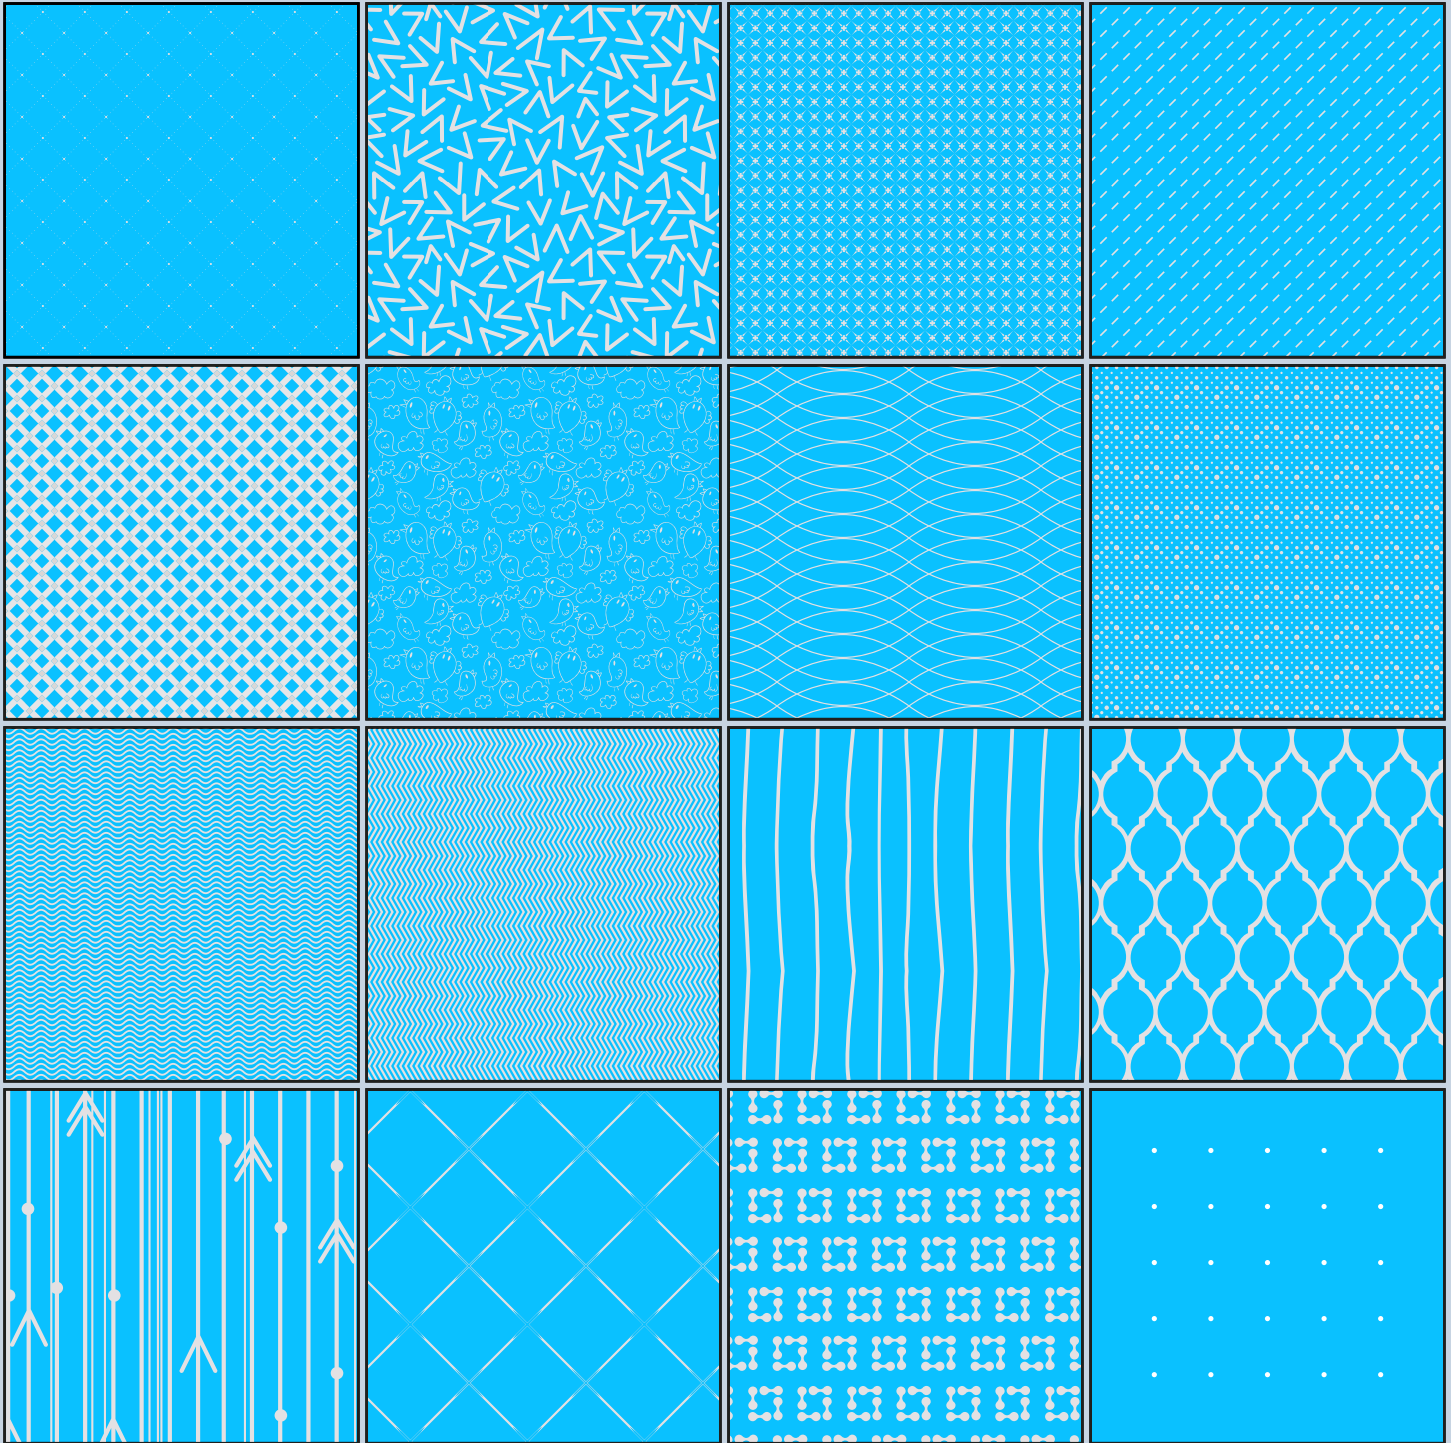

Bird Friendly Frit Pattern

Bird Collision and Frit Patterns

Most birds will not fly into surfaces that have 2 inches or less of clear horizontal space or 4 inches or less of clear vertical space.

Size Limitations

Laminated Glass Notes:

Glass Thickness:
Min: 1/4" + 1/4"
Max: 4"

Interlayer Thickness:
From 0.030" to 0.090"

Interlayer Types:

- PVB Clear
130" (3.30m) x 338" (8.60m)
- PVB Color/Opaque/Translucent
96" (2.46m) x 338" (8.60m)
- XIR®
78" (2.00m) x 338" (8.60m)
- Trosifol® SC
126" (3.21m) x 338" (8.60m)
- Trosifol® ES
126" (3.21m) x 338" (8.60m)
- DG 41
126" (3.21m) x 338" (8.60m)
- SentryGlas® Clear
130" (3.30m) x 338" (8.60m)
- SentryGlas® Translucent White
72" (1.83m) x 338" (8.60m)

*Width Up to 130" available upon request

White Frit Clear Glass

www.cristacurva.com

[click here](#)