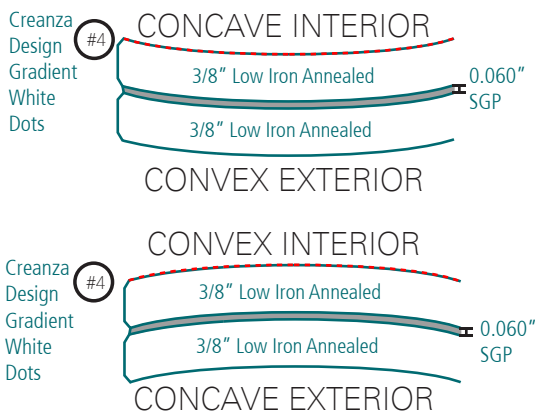

NYU Langone Hassenfeld Hospital

Location	New York, NY
Architect	Ennead Architects
Client	Enclos
Year	2017 - 18
Radius	8" & 17"

Glass Make-ups

Glass Installation

Project's Largest Glass Size:

49" x 165"