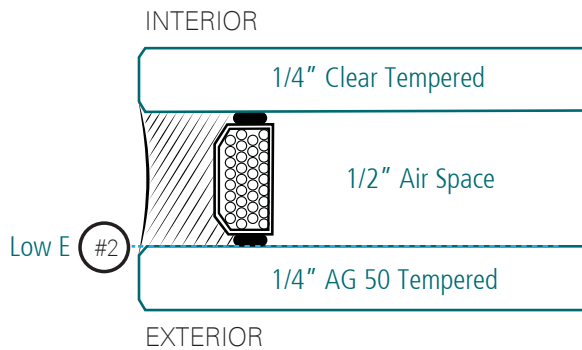

Distrito La Perla Bio-Esfera

| | |
|------------------|-----------------|
| Location | Guadalajara, MX |
| Architect | SOM |
| Client | Constructa |
| Year | 2017- 18 |
| Low E | AG 50 |
| sqft | 10,700 |

Glass Make-ups

Project's Largest Glass Size:

58" x 115"